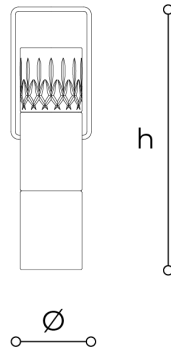

8143/L

Elsa

STEFANO TRAVERSO

Generale

Table lamp in gold calacatta marble and handcarved crystal diffuser.
Decorative accessory in metal with brushed light gold finish.

WORLDWIDE

Dimensions	Light Source	Kg	Dimming	Dimming on request
Ø 9 - h 31	7w - 850 lumen - CRI>90 - 3000K	5	PUSH	

NORTH AMERICA

Dimensions	Light Source	Lb	Dimming	Dimming on request
Ø 4 - h 12	7w - 850 lumen - CRI>90 - 3000K	11	PUSH	

CODE	Structure METAL	Body MARBLE	Body CRYSTAL
081430L0 001	 OCSP Brushed light gold	 CALACATTA GOLD	 TRANSPARENT

Note

Technical drawing, dimensions and light sources refer to the main photo variant.

Dimming on request could lead to an increase in the size of the canopy.

For available color variants, consult the technical data sheet.