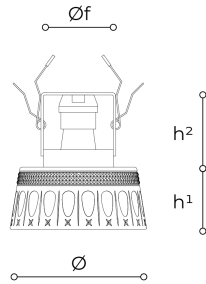

8141/F

Ester

STEFANO TRAVERSO

Generale

Table lamp and spotlight with carved crystal diffuser in aubergine and etched colours, table lamp version with calacatta gold marble base and brushed light gold structure.

WORLDWIDE

Dimensions	Light Source	Kg	Dimming	Dimming on request
Ø 10 - h¹ 5 - h² 10	1x6w - GU10 led	1	TRIAC	CASAMBI

NORTH AMERICA

Dimensions	Light Source	Lb	Dimming	Dimming on request
Ø 4 - h¹ 2 - h² 4	1x6w - GU10 led	2	TRIAC	

CODE	Structure METAL	Body CRYSTAL
081410F0 002	C Chrome	AUBERGINE
081410F0 001	C Chrome	ETCHED

Note

Technical drawing, dimensions and light sources refer to the main photo variant.

Dimming on request could lead to an increase in the size of the canopy.

For available color variants, consult the technical data sheet.