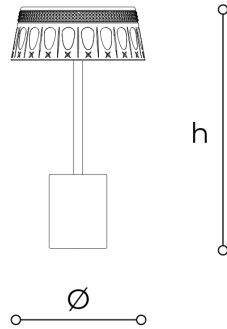

8141/LP

Ester

STEFANO TRAVERSO

Generale

Table lamp and spotlight with carved crystal diffuser in aubergine and etched colours, table lamp version with calacatta gold marble base and brushed light gold structure.

WORLDWIDE

Dimensions	Light Source	Kg	Dimming	Dimming on request
Ø 20 - h 36	7,8w - 1000 lumen - CRI>80 - 3000K	5	PUSH	

NORTH AMERICA

Dimensions	Light Source	Lb	Dimming	Dimming on request
Ø 8 - h 14	7,8w - 1000 lumen - CRI>80 - 3000K	11	PUSH	

CODE	Structure METAL	Body MARBLE	Body CRYSTAL
08141LP0 002	 OCSP Brushed light gold	 CALACATTA GOLD	 VIOLET
08141LP0 001	 OCSP Brushed light gold	 CALACATTA GOLD	 ETCHED

Note

Technical drawing, dimensions and light sources refer to the main photo variant.