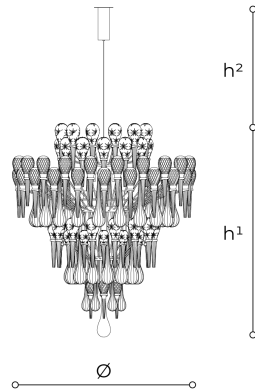

### Etoile

ROBERTA VITADELLO

STEFANO TRAVERSO

Celebrities

Collection of suspension and wall lamps in carved crystal, metal with nickel finish. Available in different dimensions.

#### WORLDWIDE

Dimensions	Light Source	Kg	Dimming	Dimming on request
Ø 130 - h <sup>1</sup> 150 - h <sup>2</sup> 10-100	31x6w - E14 led	120	TRIAC	 CASAMBI

#### NORTH AMERICA

Dimensions	Light Source	Lb	Dimming	Dimming on request
Ø 51 - h <sup>1</sup> 59 - h <sup>2</sup> 4-39	31x6w - E12 led	265	TRIAC	

CODE	Structure METAL	Body GLASS	Body CRYSTAL
00575130 001	<input checked="" type="radio"/> NK Shiny nickel	<input type="radio"/> TRANSPARENT	<input type="radio"/> TRANSPARENT
00575130 002	<input checked="" type="radio"/> NK Shiny nickel	<input type="radio"/> TRANSPARENT	<input type="radio"/> TRANSPARENT

#### Note

Technical drawing, dimensions and light sources refer to the main photo variant.

Dimming on request could lead to an increase in the size of the canopy.

For available color variants, consult the technical data sheet.