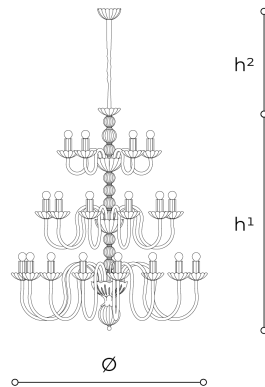

281/15+10+5 Evoque

ROBERTA VITADELLO

STEFANO TRAVERSO

Celebrities

Collection of suspension and wall lamps in white, teak or clear carved crystal and glass. Metal structure in nickel or iron grey finish.

WORLDWIDE

Dimensions	Light Source	Kg	Dimming	Dimming on request
Ø 105 - h ¹ 122 - h ² 10-100	30x6w - E14 led	35	TRIAC	 CASAMBI

NORTH AMERICA

Dimensions	Light Source	Lb	Dimming	Dimming on request
Ø 41 - h ¹ 48 - h ² 4-39	30x6w - E12 led	77	TRIAC	

CODE	Structure METAL	Body GLASS CRYSTAL
00281304 001	<input checked="" type="radio"/> NK Shiny nickel <input type="radio"/> NK Shiny nickel	<input checked="" type="radio"/> TRANSPARENT <input type="radio"/> WHITE
00281304 002	<input checked="" type="radio"/> NK Shiny nickel <input type="radio"/> NK Shiny nickel	<input type="radio"/> TEAK
00281304 003	<input checked="" type="radio"/> CDF Iron grey <input type="radio"/> CDF Iron grey	
00281304		

Note

Technical drawing, dimensions and light sources refer to the main photo variant.

Dimming on request could lead to an increase in the size of the canopy.

For available color variants, consult the technical data sheet.