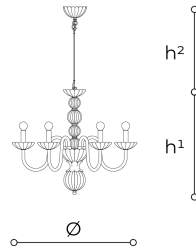

281/6 Evoque

ROBERTA VITADELLO

STEFANO TRAVERSO

Celebrities

Collection of suspension and wall lamps in white, teak or clear carved crystal and glass. Metal structure in nickel or iron grey finish.

WORLDWIDE

Dimensions	Light Source	Kg	Dimming	Dimming on request
Ø 70 - h ¹ 64 - h ² 10-100	6x6w - E14 led	9	TRIAC	 CASAMBI

NORTH AMERICA

Dimensions	Light Source	Lb	Dimming	Dimming on request
Ø 28 - h ¹ 25 - h ² 4-39	6x6w - E12 led	20	TRIAC	

CODE	Structure METAL	Body GLASS CRYSTAL
00281064 001	 NK Shiny nickel	 TRANSPARENT
	 NK Shiny nickel	
00281064 002	 NK Shiny nickel	 WHITE
00281064 003	 CDF Iron grey	 TEAK
	 CDF Iron grey	

Note

Technical drawing, dimensions and light sources refer to the main photo variant.