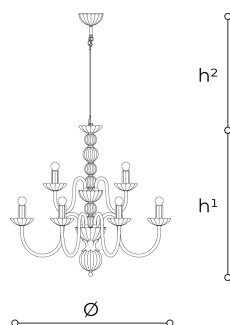

## 281/8+4 Evoque

ROBERTA VITADELLO

STEFANO TRAVERSO

Celebrities

Collection of suspension and wall lamps in white, teak or clear carved crystal and glass. Metal structure in nickel or iron grey finish.

### WORLDWIDE

Dimensions	Light Source	Kg	Dimming	Dimming on request
Ø 84 - h <sup>1</sup> 73 - h <sup>2</sup> 10-100	12x6w - E14 led	16	TRIAC	CASAMBI

### NORTH AMERICA

Dimensions	Light Source	Lb	Dimming	Dimming on request
Ø 33 - h <sup>1</sup> 29 - h <sup>2</sup> 4-39	12x6w - E12 led	35	TRIAC	

CODE	Structure METAL	Body GLASS CRYSTAL
00281124 001	<input checked="" type="radio"/> NK Shiny nickel <input type="radio"/> NK Shiny nickel	<input checked="" type="radio"/> TRANSPARENT <input type="radio"/> WHITE
00281124 002	<input type="radio"/> NK Shiny nickel <input checked="" type="radio"/> NK Shiny nickel	<input type="radio"/> WHITE <input checked="" type="radio"/> TEAK
00281124 003	<input type="radio"/> NK Shiny nickel <input checked="" type="radio"/> CDF Iron grey	<input checked="" type="radio"/> TEAK

#### Note

Technical drawing, dimensions and light sources refer to the main photo variant.

Dimming on request could lead to an increase in the size of the canopy.

For available color variants, consult the technical data sheet.