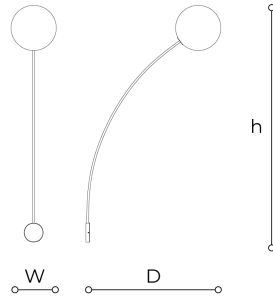

2395/AP

Filo

DEFNE KOZ, MARCO SUSANI

Generale

Collection of ceiling and wall lamps in white blown glass and metal structure with matt black or brushed light gold finish.

WORLDWIDE

Dimensions	Light Source	Kg	Dimming	Dimming on request
W 35 - h 195 - D 110	1x14w - E27 led	3.5	TRIAC	

NORTH AMERICA

Dimensions	Light Source	Lb	Dimming	Dimming on request
W 14 - h 77 - D 43	1x14w - E26 led	8	TRIAC	

CODE	Structure METAL	Body GLASS
02395AP0 002	OCSP Brushed light gold	<input type="radio"/> WHITE
02395AP0 001	MB Matt black	<input type="radio"/> WHITE

Note

Technical drawing, dimensions and light sources refer to the main photo variant.

Dimming on request could lead to an increase in the size of the canopy.

For available color variants, consult the technical data sheet.