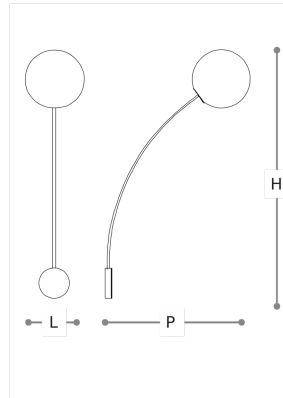

2395/APS

Filo

DEFNE KOZ, MARCO SUSANI

Generale

Pendant lamp with transparent or etched blown crystal diffuser. Metal structure with matt black, iron grey or light gold finishes.

WORLDWIDE

Dimensions	Light Source	Kg	Dimming	Dimming on request
W 25 - h 100 - D 60	1x14w - E27 led	1.8	TRIAC	

NORTH AMERICA

Dimensions	Light Source	Lb	Dimming	Dimming on request
W 10 - h 39 - D 24	1x14w - E26 led	4	TRIAC	

CODE	Structure METAL	Body GLASS
02395APS 002	OCSP Brushed light gold	<input type="radio"/> WHITE
02395APS 001	MB Matt black	<input type="radio"/> WHITE

Note

Technical drawing, dimensions and light sources refer to the main photo variant.

Dimming on request could lead to an increase in the size of the canopy.

For available color variants, consult the technical data sheet.