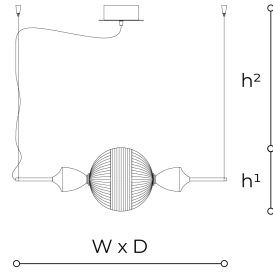

### WORLDWIDE

Dimensions	Light Source	Kg	Dimming	Dimming on request
W 86 - D 26 - h <sup>1</sup> 26 - h <sup>2</sup> 10-100	19w - 2380 lumen - CRI>80 - 3000K 2700K color temperature on request	9	1-10V	CASAMBI

### NORTH AMERICA

Dimensions	Light Source	Lb	Dimming	Dimming on request
W 34 - D 10 - h <sup>1</sup> 10 - h <sup>2</sup> 4-39	19w - 2380 lumen - CRI>80 - 3000K 2700K color temperature on request	20		

CODE	Structure METAL	Diffuser CRYSTAL
081600S0 001	<input checked="" type="radio"/> OC Light gold	<input type="radio"/> TRANSPARENT
081600S0 002	<input checked="" type="radio"/> ON Gold nickel	<input type="radio"/> TRANSPARENT

#### Note

Technical drawing, dimensions and light sources refer to the main photo variant.

Dimming on request could lead to an increase in the size of the canopy.

For available color variants, consult the technical data sheet.