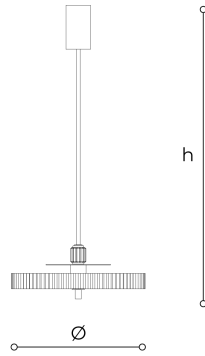

# 8140/S Gilda

ROBERTA VITADELLO

Generale

Collection of suspension and table lamps with hand-carved crystal diffuser. Structure and metal details in corten or matt champagne finish.

## WORLDWIDE

Dimensions	Light Source	Kg	Dimming	Dimming on request
Ø 44 - h 120	24w - 3800 lumen - CRI>90 - 3000K	8	Not included	 DALI - CASAMBI

## NORTH AMERICA

Dimensions	Light Source	Lb	Dimming	Dimming on request
Ø 17 - h 47	24w - 3800 lumen - CRI>90 - 3000K	18		

CODE	Structure METAL	Body CRYSTAL	Diffuser METHACRYLATE
081400S0 002	 CH Matt champagne	 TRANSPARENT	 SATINED
081400S0 001	 CO Corten	 TRANSPARENT	 SATINED

### Note

Technical drawing, dimensions and light sources refer to the main photo variant.

Dimming on request could lead to an increase in the size of the canopy.

For available color variants, consult the technical data sheet.