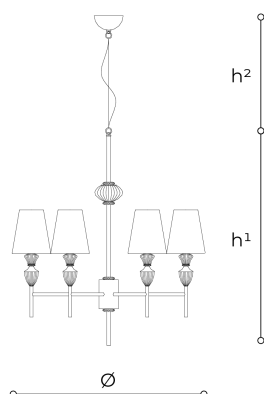

8162/8

Giuno

ROBERTA VITADELLO

STEFANO TRAVERSO

Generale

Suspension lamp with teak hand carved crystal, structure with nickel and white finish and fabric lampshade.

WORLDWIDE

| Dimensions | Light Source | Kg | Dimming | Dimming on request |
|--|-----------------|----|--------------|---|
| Ø 80 - h ¹ 90 - h ² 10-100 | 8x3,5w - G9 led | 7 | TRIAC - DALI |  CASAMBI |

NORTH AMERICA

| Dimensions | Light Source | Lb | Dimming | Dimming on request |
|--|-----------------|----|---------|---|
| Ø 31 - h ¹ 35 - h ² 4-39 | 8x3,5w - G9 led | 15 | TRIAC |  |

| CODE | Structure METAL | Lampshade FABRIC | Detail CRYSTAL |
|--------------|---|--|---------------------------------------|
| 08162080 001 | <input checked="" type="radio"/> NK Shiny nickel <input type="radio"/> B White | <input checked="" type="radio"/> TORTORA | <input checked="" type="radio"/> TEAK |
| 08162080 002 | | | |

Note

Technical drawing, dimensions and light sources refer to the main photo variant.

Dimming on request could lead to an increase in the size of the canopy.

For available color variants, consult the technical data sheet.