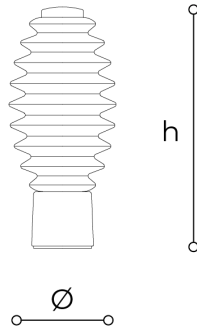

# T1800/LG Grand Collier

MARC SADLER

Generale

Collection of pendant, floor and table lamps with white or white shaded blown glass diffuser. Metal structures with iron grey finish.

## WORLDWIDE

Dimensions	Light Source	Kg	Dimming	Dimming on request
Ø 24 - h 55	16w - 1700 lumen - CRI>90 - 3000K	15	PUSH	

## NORTH AMERICA

Dimensions	Light Source	Lb	Dimming	Dimming on request
Ø 9 - h 22	16w - 1700 lumen - CRI>90 - 3000K	33	PUSH	

CODE	Structure METAL	Body MARBLE	Body GLASS
01800LG0 001	CDF Iron grey	CALACATTA GOLD	<input type="radio"/> WHITE
01800LG0 002	CDF Iron grey	BLACK MARQUINIA	<input type="radio"/> WHITE

### Note

Technical drawing, dimensions and light sources refer to the main photo variant.

Dimming on request could lead to an increase in the size of the canopy.

For available color variants, consult the technical data sheet.