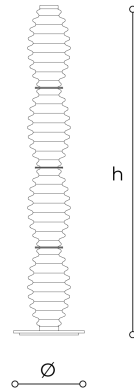

T1800/P Grand Collier

MARC SADLER

Generale

Collection of pendant, floor and table lamps with white or white shaded blown glass diffuser. Metal structures with iron grey finish.

WORLDWIDE

Dimensions	Light Source	Kg	Dimming	Dimming on request
Ø 36 - h 168	28w - 3400 lumen - CRI>90 - 3000K	15	TRIAC	

NORTH AMERICA

Dimensions	Light Source	Lb	Dimming	Dimming on request
Ø 14 - h 66	28w - 3400 lumen - CRI>90 - 3000K	33		

CODE	Structure METAL	Body GLASS
01800P00 001	CDF Iron grey	WHITE

Note
 Technical drawing, dimensions and light sources refer to the main photo variant.
 Dimming on request could lead to an increase in the size of the canopy.
 For available color variants, consult the technical data sheet.