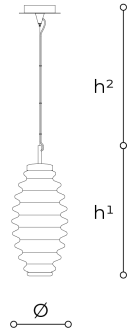

T1800/S1 Grand Collier

MARC SADLER

Generale

Collection of pendant, floor and table lamps with white or white shaded blown glass diffuser. Metal structures with iron grey finish.

WORLDWIDE

Dimensions	Light Source	Kg	Dimming	Dimming on request
Ø 22 - h ¹ 49 - h ² 10-100	7,8w - 1000 lumen - CRI>80 - 3000K	4	Not included	 DALI

NORTH AMERICA

Dimensions	Light Source	Lb	Dimming	Dimming on request
Ø 9 - h ¹ 19 - h ² 4-39	7,8w - 1000 lumen - CRI>80 - 3000K	9		

CODE	Structure METAL	Diffuser GLASS
018000S1 001	 CDF Iron grey	 SHADED WHITE
018000S1 002	 CDF Iron grey	 WHITE

Note

Technical drawing, dimensions and light sources refer to the main photo variant.

Dimming on request could lead to an increase in the size of the canopy.

For available color variants, consult the technical data sheet.