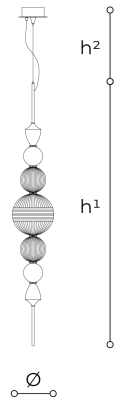

8161/S

Greta

ROBERTA VITADELLO

STEFANO TRAVERSO

Generale

Suspension lamp with metal frame in light gold or nickel finish and hand-cut blown crystal diffuser.

WORLDWIDE

Dimensions	Light Source	Kg	Dimming	Dimming on request
Ø 26 - h ¹ 167 - h ² 10-100	24w - 870 lumen - CRI>80 - 3000K 2700K color temperature on request	15	Not included	DALI - CASAMBI

NORTH AMERICA

Dimensions	Light Source	Lb	Dimming	Dimming on request
Ø 10 - h ¹ 66 - h ² 4-39	24w - 870 lumen - CRI>80 - 3000K 2700K color temperature on request	33	Not included	

CODE	Structure METAL	Diffuser CRYSTAL
081610S0 001	NK Shiny nickel	SATIN WHITE TRANSPARENT TEAK
081610S0 002	OC Light gold	SATIN WHITE TRANSPARENT TEAK
081610S0 003		

Note

Technical drawing, dimensions and light sources refer to the main photo variant.

Dimming on request could lead to an increase in the size of the canopy.

For available color variants, consult the technical data sheet.