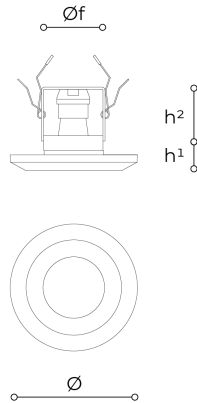

3014/F

Isa

ROBERTA VITADELLO

Generale

Spotlight in amber or clear glass with mixed effect. Internal metal ring in chrome finish.

WORLDWIDE

Dimensions	Light Source	Kg	Dimming	Dimming on request
Ø 12 - h ¹ 1.5 - h ² 10	1x6w - GU10 led	0.5	TRIAC	CASAMBI

NORTH AMERICA

Dimensions	Light Source	Lb	Dimming	Dimming on request
Ø 5 - h ¹ 1 - h ² 4	1x6w - GU10 led	1	TRIAC	

CODE	Structure METAL	Body GLASS	Body GLASS
030140F0 002	C Chrome	AMBER	
030140F0 001	C Chrome		TRANSPARENT

Note

Technical drawing, dimensions and light sources refer to the main photo variant.

Dimming on request could lead to an increase in the size of the canopy.

For available color variants, consult the technical data sheet.