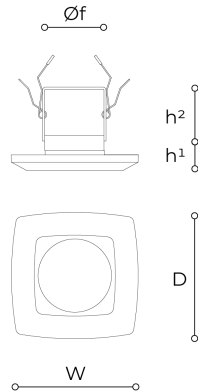

3013/F Lena

ROBERTA VITADELLO

Generale

Spotlight in clear or amber glass with krek effect. Internal metal ring in chrome finish.

WORLDWIDE

Dimensions	Light Source	Kg	Dimming	Dimming on request
W 10 - D 10 - h ¹ 1.5 - h ² 10	1x6w - GU10 led	0.5	TRIAC	CASAMBI

NORTH AMERICA

Dimensions	Light Source	Lb	Dimming	Dimming on request
W 4 - D 4 - h ¹ 1 - h ² 4	1x6w - GU10 led	1	TRIAC	

CODE	Structure METAL	Body GLASS	Body GLASS
030130F0 001	<input checked="" type="radio"/> C Chrome	<input type="radio"/> TRANSPARENT	
030130F0 002	<input checked="" type="radio"/> C Chrome		<input checked="" type="radio"/> AMBER

Note

Technical drawing, dimensions and light sources refer to the main photo variant.

Dimming on request could lead to an increase in the size of the canopy.

For available color variants, consult the technical data sheet.