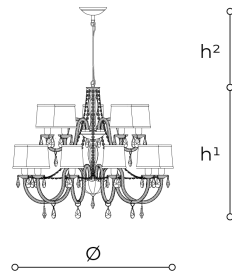

445/10+5

Lenoir

ROBERTA VITADELLO

STEFANO TRAVERSO

Celebrities

Collection of suspension and wall lamps in clear, teak, white or black carved glass, metal structure with chrome or iron grey finish, white or black fabric diffusers and crystal pendants.

WORLDWIDE

Dimensions	Light Source	Kg	Dimming	Dimming on request
Ø 80 - h¹ 80 - h² 10-100	15x6w - E14 led	18	TRIAC	CASAMBI

NORTH AMERICA

Dimensions	Light Source	Lb	Dimming	Dimming on request
Ø 31 - h¹ 31 - h² 4-39	15x6w - E12 led	40	TRIAC	

CODE	Structure METAL	Body GLASS	Body GLASS CRYSTAL	Lampshade FABRIC	Pendants CRYSTAL
00445156 001	C Chrome	WHITE		WHITE PONGE' 01	TRANSPARENT
00445156 002	CDF Iron grey	BLACK		BLACK PONGE'	BLACK
00445156 003	C Chrome	TRANSPARENT		WHITE PONGE' 01	TRANSPARENT
00445156 004	CDF Iron grey		TEAK	BLACK PONGE'	TEAK

Note

Technical drawing, dimensions and light sources refer to the main photo variant.

Dimming on request could lead to an increase in the size of the canopy.

For available color variants, consult the technical data sheet.