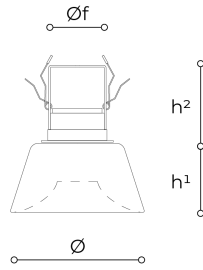

7030/F GU10

Leo

DANILO DE ROSSI

Generale

Spotlight with blown glass with gold, titanium or white shaded finish.

WORLDWIDE

Dimensions	Light Source	Kg	Dimming	Dimming on request
Ø 16 - h¹ 8 - h² 10	1x6W GU10 led	0.5	Not included	 TRIAC

NORTH AMERICA

Dimensions	Light Source	Lb	Dimming	Dimming on request
Ø 6 - h¹ 3 - h² 4		1		

CODE	Structure METAL	Body GLASS
070300F01 001	 B White	 SHADED TITANIUM
070300F1 002	 B White	 GOLD SHADED
070300F1 003	 B White	 SHADED WHITE

Note

Technical drawing, dimensions and light sources refer to the main photo variant.

Dimming on request could lead to an increase in the size of the canopy.

For available color variants, consult the technical data sheet.