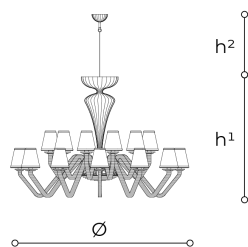

2420/12+12

Libellula

ROBERTA VITADELLO

GIADA CHERVATIN

Celebrities

Chandelier in transparent or teak glass with black, ivory or bordeaux fabric diffusers and decorative band in black crystal, chrome or iron grey metal finish.

WORLDWIDE

Dimensions	Light Source	Kg	Dimming	Dimming on request
Ø 144 - h¹ 94 - h² 10-100	24x6w - E14 led	47	TRIAC	CASAMBI

NORTH AMERICA

Dimensions	Light Source	Lb	Dimming	Dimming on request
Ø 57 - h¹ 37 - h² 4-39	24x6w - E12 led	104	TRIAC	

CODE	Structure METAL	Body GLASS CRYSTAL	Lampshade FABRIC
02420240 002	C Chrome	TRANSPARENT	BLACK CHINETTE 20
02420240 004	CDF Iron grey	TEAK	BLACK CHINETTE 20
02420240 001			
02420240 003			

Note

Technical drawing, dimensions and light sources refer to the main photo variant.

Dimming on request could lead to an increase in the size of the canopy.

For available color variants, consult the technical data sheet.