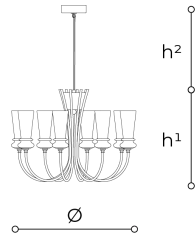

2296/8

Licio

ROBERTA VITADELLO

STEFANO TRAVERSO

Generale