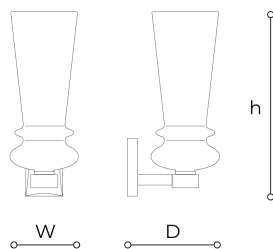

2296/APG

Licio

ROBERTA VITADELLO

STEFANO TRAVERSO

Generale

Collection of suspension and wall lamps with clear glass and metal structure with brushed copper, matt black, light gold or nickel finishes.

WORLDWIDE

Dimensions	Light Source	Kg	Dimming	Dimming on request
W 13 - h 35 - D 17	1x6w - E14 led	2.5	TRIAC	CASAMBI

NORTH AMERICA

Dimensions	Light Source	Lb	Dimming	Dimming on request
W 5 - h 14 - D 7	1x6w - E12 led	6	TRIAC	

CODE	Structure METAL	Body GLASS
02296APG 002	☒ COP Brushed copper ☐ MB Matt black	☐ TRANSPARENT
02296APG 001	☐ OC Light gold ☒ MB Matt black	☐ TRANSPARENT

Note

Technical drawing, dimensions and light sources refer to the main photo variant.

Dimming on request could lead to an increase in the size of the canopy.

For available color variants, consult the technical data sheet.