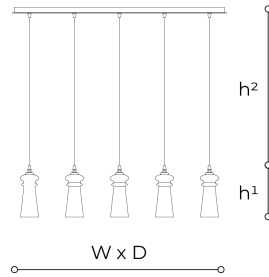

2296/L5

Licio

ROBERTA VITADELLO

STEFANO TRAVERSO

Generale

Collection of suspension and wall lamps with clear glass and metal structure with brushed copper, matt black, light gold or nickel finishes.

WORLDWIDE

Dimensions	Light Source	Kg	Dimming	Dimming on request
W 100 - D 9 - h ¹ 22 - h ² 10-100	5x6w - E14 led	5	TRIAC	CASAMBI

NORTH AMERICA

Dimensions	Light Source	Lb	Dimming	Dimming on request
W 39 - D 4 - h ¹ 9 - h ² 4-39	5x6w - E12 led	11	TRIAC	

CODE	Structure METAL	Diffuser GLASS
02296L50 002	<ul style="list-style-type: none"> COP Brushed copper MB Matt black 	<input type="radio"/> TRANSPARENT
02296L50 003	<ul style="list-style-type: none"> NK Shiny nickel MB Matt black 	<input type="radio"/> TRANSPARENT
02296L50 001	<ul style="list-style-type: none"> OC Light gold MB Matt black 	<input type="radio"/> TRANSPARENT

Note

Technical drawing, dimensions and light sources refer to the main photo variant.

Dimming on request could lead to an increase in the size of the canopy.

For available color variants, consult the technical data sheet.