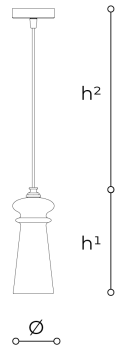

2296/S1

Licio

ROBERTA VITADELLO

STEFANO TRAVERSO

Generale

Collection of suspension and wall lamps with clear glass and metal structure with brushed copper, matt black, light gold or nickel finishes.

WORLDWIDE

Dimensions	Light Source	Kg	Dimming	Dimming on request
Ø 13 - h¹ 32 - h² 10-100	1x6w - E14 led	1.5	TRIAC	CASAMBI

NORTH AMERICA

Dimensions	Light Source	Lb	Dimming	Dimming on request
Ø 5 - h¹ 13 - h² 4-39	1x6w - E12 led	3	TRIAC	

CODE	Structure METAL	Diffuser GLASS
02296S10 002	- COP Brushed copper - MB Matt black	☐ TRANSPARENT
02296S10 003	- NK Shiny nickel - MB Matt black	☐ TRANSPARENT
02296S10 001	- OC Light gold - MB Matt black	☐ TRANSPARENT

Note

Technical drawing, dimensions and light sources refer to the main photo variant.

Dimming on request could lead to an increase in the size of the canopy.

For available color variants, consult the technical data sheet.