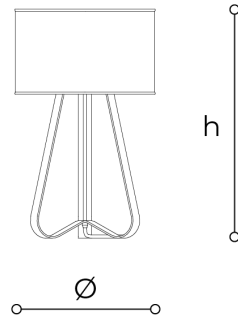

3061/L

Lily

CABERLON CAROPPI

Generale

Table, floor and wall lamps in metal with light gold finish and fabric diffuser.

WORLDWIDE

Dimensions	Light Source	Kg	Dimming	Dimming on request
Ø 28 - h 47	1x10w - E27 led	1.5	TRIAC	

NORTH AMERICA

Dimensions	Light Source	Lb	Dimming	Dimming on request
Ø 11 - h 19	1x10w - E26 led	3	TRIAC	

CODE	Structure METAL	Lampshade FABRIC
03061LG0 001	OC Light gold	IVORY CHINETTE 21
03061LG0 002	OC Light gold	BLACK CHINETTE 20
03061LG0 003	OS Satin gold	IVORY CHINETTE 21
03061LG0 004	OS Satin gold	BLACK CHINETTE 20

Note

Technical drawing, dimensions and light sources refer to the main photo variant.

Dimming on request could lead to an increase in the size of the canopy.

For available color variants, consult the technical data sheet.