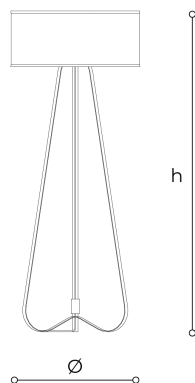

3061/P

Lily

CABERLON CAROPPI

Generale

Table, floor and wall lamps in metal with light gold finish and fabric diffuser.

WORLDWIDE

Dimensions	Light Source	Kg	Dimming	Dimming on request
Ø 70 - h 175	3x10w - E27 led	13	TRIAC	

NORTH AMERICA

Dimensions	Light Source	Lb	Dimming	Dimming on request
Ø 28 - h 69	3x10w - E26 led	29	TRIAC	

CODE	Structure METAL	Lampshade FABRIC	Detail MARBLE
03061010 001	OC Light gold	IVORY CHINETTE 21	CARRARA
03061010 002	OC Light gold	BLACK CHINETTE 20	BLACK MARQUINIA
03061010 003	OS Satin gold	IVORY CHINETTE 21	CARRARA
03061010 004	OS Satin gold	BLACK CHINETTE 20	BLACK MARQUINIA

Note

Technical drawing, dimensions and light sources refer to the main photo variant.

Dimming on request could lead to an increase in the size of the canopy.

For available color variants, consult the technical data sheet.