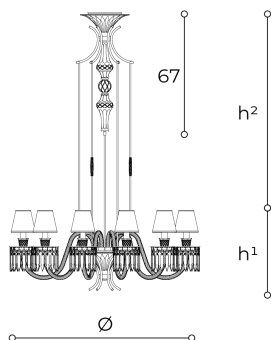

## WORLDWIDE

Dimensions	Light Source	Kg	Dimming	Dimming on request
Ø 106 - h <sup>1</sup> 45 - h <sup>2</sup> 105	12x6w - E14 led	23	TRIAC	

## NORTH AMERICA

Dimensions	Light Source	Lb	Dimming	Dimming on request
Ø 42 - h <sup>1</sup> 18 - h <sup>2</sup> 41	12x6w - E12 led	51	TRIAC	

CODE	Structure METAL	Body GLASS CRYSTAL	Lampshade FABRIC	Pendants CRYSTAL GLASS
0046112C 001	<input checked="" type="radio"/> OC Light gold <input type="radio"/> MB Matt black	<input type="radio"/> TRANSPARENT	<input checked="" type="radio"/>	<input type="radio"/> TRANSPARENT

### Note

Technical drawing, dimensions and bulbs refer to the variant in the main photo. On request, dimmings may lead to an increase in the dimensions of the rosette. Please refer to the technical data sheet for available colour variants.