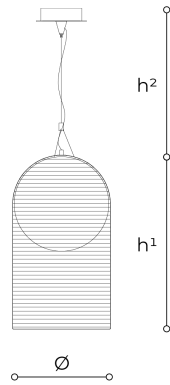

### Marta

DANILO DE ROSSI

Generale

Suspension with blown white glass encased in a clear ruled dome with copper shaded finish. Chrome metal structure.

#### WORLDWIDE

Dimensions	Light Source	Kg	Dimming	Dimming on request
Ø 30 - h <sup>1</sup> 55 - h <sup>2</sup> 10-100	15,5w - 2000 lumen - CRI>80 - 3000K	5	DALI	 CASAMBI

#### NORTH AMERICA

Dimensions	Light Source	Lb	Dimming	Dimming on request
Ø 12 - h <sup>1</sup> 22 - h <sup>2</sup> 4-39	15,5w - 2000 lumen - CRI>80 - 3000K	11		

CODE	Structure METAL	Body GLASS	Diffuser GLASS
04031SG0 001	 C Chrome	 SHADED COPPER	 WHITE

#### Note

Technical drawing, dimensions and light sources refer to the main photo variant.

Dimming on request could lead to an increase in the size of the canopy.

For available color variants, consult the technical data sheet.