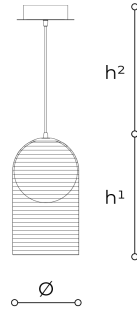

4031/SP

Marta

DANILO DE ROSSI

Generale

Suspension with blown white glass encased in a clear ruled dome with copper shaded finish. Chrome metal structure.

WORLDWIDE

Dimensions	Light Source	Kg	Dimming	Dimming on request
Ø 21 - h¹ 37 - h² 10-100	7,8w - 1000 lumen - CRI>80 - 3000K	3	DALI	 CASAMBI

NORTH AMERICA

Dimensions	Light Source	Lb	Dimming	Dimming on request
Ø 8 - h¹ 15 - h² 4-39	7,8w - 1000 lumen - CRI>80 - 3000K	7		

CODE	Structure METAL	Body GLASS	Diffuser GLASS
04031SP0 001	 C Chrome	 SHADED COPPER	 WHITE

Note

Technical drawing, dimensions and light sources refer to the main photo variant.

Dimming on request could lead to an increase in the size of the canopy.

For available color variants, consult the technical data sheet.