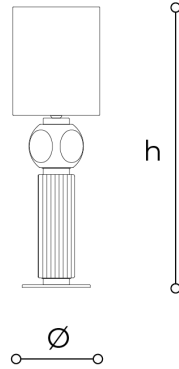

# 8173/P1 Matilda

ROBERTA VITADELLO

Generale

Floor and table lamps with metal structure in light gold finish, blown glass body and fabric shade. Available in different colours.

## WORLDWIDE

Dimensions	Light Source	Kg	Dimming	Dimming on request
Ø 37 - h 110	1x14w - E27 led	15	TRIAC	

## NORTH AMERICA

Dimensions	Light Source	Lb	Dimming	Dimming on request
Ø 15 - h 43	1x14w - E26 led	33	TRIAC	

CODE	Structure METAL	Body GLASS	Lampshade FABRIC
08173P10 001	OC Light gold	GREEN DOVE	HAZELNUT PONGE'
08173P10 002	OC Light gold	YELLOW DOVE	HAZELNUT PONGE'

### Note

Technical drawing, dimensions and light sources refer to the main photo variant.

Dimming on request could lead to an increase in the size of the canopy.

For available color variants, consult the technical data sheet.