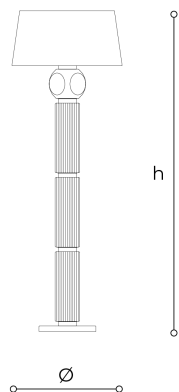

8173/P3 Matilda

ROBERTA VITADELLO

Generale

Floor and table lamps with metal structure in light gold finish, blown glass body and fabric shade. Available in different colours.

WORLDWIDE

Dimensions	Light Source	Kg	Dimming	Dimming on request
Ø 62 - h 179	3x10w - E27 led	21	TRIAC	

NORTH AMERICA

Dimensions	Light Source	Lb	Dimming	Dimming on request
Ø 24 - h 70	3x10w - E26 led	46	TRIAC	

CODE	Structure METAL	Body GLASS	Lampshade FABRIC
08173P30 002	OC Light gold	YELLOW DOVE	HAZELNUT PONGE'
08173P30 001	OC Light gold	GREEN DOVE	HAZELNUT PONGE'

Note
Technical drawing, dimensions and light sources refer to the main photo variant.
Dimming on request could lead to an increase in the size of the canopy.
For available color variants, consult the technical data sheet.