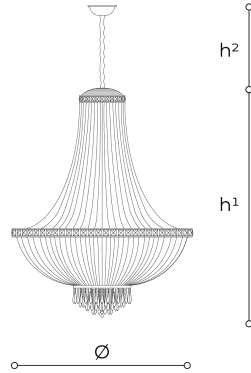

1030/100 Memory

ITALAMP STUDIO

Celebrities

Suspension in metal with antique gold finish, crystal or glass pendants.
Available in different dimensions.

WORLDWIDE

Dimensions	Light Source	Kg	Dimming	Dimming on request
Ø 100 - h ¹ 137 - h ² 10-100	20x6w - E14 led	80	TRIAC	 CASAMBI

NORTH AMERICA

Dimensions	Light Source	Lb	Dimming	Dimming on request
Ø 39 - h ¹ 54 - h ² 4-39	20x6w - E12 led	176	TRIAC	

CODE	Structure METAL	Detail GLASS	Pendants CRYSTAL	Pendants GLASS
01030200 003	 OA Antique gold	 ETCHED		 TRANSPARENT
01030200 002	 OA Antique gold	 ETCHED	 TRANSPARENT	

Note

Technical drawing, dimensions and light sources refer to the main photo variant.

Dimming on request could lead to an increase in the size of the canopy.

For available color variants, consult the technical data sheet.