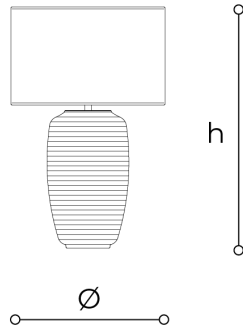

8400/L Moss

ITALAMP STUDIO

Celebrities

Table lamp in blown crystal with dove fabric diffuser. Metal details with light gold finish.

WORLDWIDE

Dimensions	Light Source	Kg	Dimming	Dimming on request
Ø 47 - h 73	1x14w - E27 led	6	TRIAC	

NORTH AMERICA

Dimensions	Light Source	Lb	Dimming	Dimming on request
Ø 19 - h 29	1x14w - E26 led	13	TRIAC	

CODE	Structure METAL	Body CRYSTAL	Lampshade FABRIC
084000L0 001	 OC Light gold	 TRANSPARENT	 DOVE

Note

Technical drawing, dimensions and light sources refer to the main photo variant.

Dimming on request could lead to an increase in the size of the canopy.

For available color variants, consult the technical data sheet.