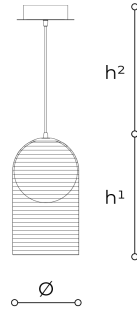

4030/SP

Muna

DANILO DE ROSSI

Generale

Suspension with blown white glass encased in a clear ruled dome with gold or blue shaded finish. Light gold or chrome metal structure.

WORLDWIDE

Dimensions	Light Source	Kg	Dimming	Dimming on request
Ø 21 - h¹ 37 - h² 10-100	7,8w - 1000 lumen - CRI>80 - 3000K	3		DALI - CASAMBI

NORTH AMERICA

Dimensions	Light Source	Lb	Dimming	Dimming on request
Ø 8 - h¹ 15 - h² 4-39	7,8w - 1000 lumen - CRI>80 - 3000K	7		

CODE	Structure METAL	Body GLASS	Diffuser GLASS
04030SP0 001	C Chrome	SHADED MIDNIGHT BLUE	WHITE
04030SP0 002	OC Light gold	GOLD SHADED	WHITE

Note

Technical drawing, dimensions and light sources refer to the main photo variant.

Dimming on request could lead to an increase in the size of the canopy.

For available color variants, consult the technical data sheet.