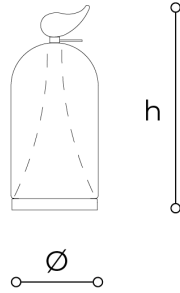

## 4030/LP Munetta

DANILO DE ROSSI

Generale

Cordless lamp with shaped blown glass with blue shaded finish and crystal curl. White glass internal diffuser. Metal structure with iron grey finish. Crystal detail and touch sensor for adjustment.

### WORLDWIDE

Dimensions	Light Source	Kg	Dimming	Dimming on request
Ø 11 - h 26	2,2w - 250 lumen - CRI>80 - 3000K	1	TOUCH	

### NORTH AMERICA

Dimensions	Light Source	Lb	Dimming	Dimming on request
Ø 4 - h 10	2,2w - 250 lumen - CRI>80 - 3000K	2		

CODE	Structure METAL	Body GLASS	Body GLASS
04030LP0 001	CDF Iron grey	SHADED MIDNIGHT BLUE	WHITE

#### Note

Technical drawing, dimensions and light sources refer to the main photo variant.

Dimming on request could lead to an increase in the size of the canopy.

For available color variants, consult the technical data sheet.