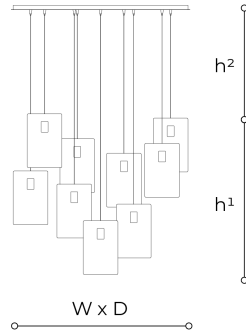

T1000/S9

Mura

L+R PALOMBA

Generale

Suspension and ceiling lamps in cast glass with metal details in chrome finish. Available in different colours.

WORLDWIDE

Dimensions	Light Source	Kg	Dimming	Dimming on request
W 139 - D 31 - h¹ 120 - h² 10-100	9x6w - E14 led	80	TRIAC	CASAMBI

NORTH AMERICA

Dimensions	Light Source	Lb	Dimming	Dimming on request
W 55 - D 12 - h¹ 47 - h² 4-39	9x6w - E12 led	176	TRIAC	

CODE	Structure METAL	Diffuser GLASS
01000S90 005	C Chrome	- AMBER - SAND - WHITE - SMOKE GREY
01000S90 002	C Chrome	SATIN WHITE
01000S90 003	C Chrome	SAND
01000S90 004	C Chrome	SMOKE GREY
01000S90 001	C Chrome	AMBER
01000S90 006	C Chrome	AQUA MARINA

Note

Technical drawing, dimensions and light sources refer to the main photo variant.

Dimming on request could lead to an increase in the size of the canopy.

For available color variants, consult the technical data sheet.