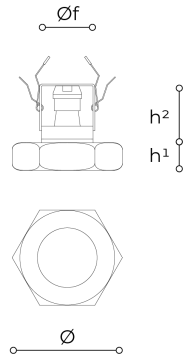

3012/F

Noa

ROBERTA VITADELLO

Generale

Spotlight in transparent or amber polished crystal. Internal metal ring in chrome finish.

WORLDWIDE

Dimensions	Light Source	Kg	Dimming	Dimming on request
Ø 11 - h¹ 3 - h² 10	1x6w - GU10 led	0.5	TRIAC	CASAMBI

NORTH AMERICA

Dimensions	Light Source	Lb	Dimming	Dimming on request
Ø 4 - h¹ 1 - h² 4	1x6w - GU10 led	1	TRIAC	

CODE	Structure METAL	Body CRYSTAL	Body CRYSTAL
030120F0 001	C Chrome	TRANSPARENT	
030120F0 002	C Chrome		AMBER

Note

Technical drawing, dimensions and light sources refer to the main photo variant.

Dimming on request could lead to an increase in the size of the canopy.

For available color variants, consult the technical data sheet.