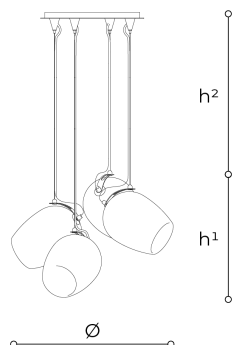

## 4011/S Comp.B Nuce

DANILO DE ROSSI

Generale

Suspension lamp with blown glass diffuser available in five glass finishes and colours: clear, smoked, dove, shaded black and olive green, metal with chrome or iron grey finish.

### WORLDWIDE

Dimensions	Light Source	Kg	Dimming	Dimming on request
Ø 60 - h <sup>1</sup> 24 - h <sup>2</sup> 10-100	4x6w - E14 led	8	TRIAC	CASAMBI

### NORTH AMERICA

Dimensions	Light Source	Lb	Dimming	Dimming on request
Ø 24 - h <sup>1</sup> 9 - h <sup>2</sup> 4-39	4x6w - E12 led	18	TRIAC	

CODE	Structure METAL	Diffuser GLASS
040110S4 004	CDF Iron grey	<ul style="list-style-type: none"> <li> TRANSPARENT</li> <li> TORTORA</li> <li> SMOKE</li> <li> OLIVE GREEN</li> </ul>
040110S4 003	CDF Iron grey	<ul style="list-style-type: none"> <li> TORTORA</li> <li> SMOKE</li> <li> OLIVE GREEN</li> </ul>
040110S4 005	CDF Iron grey	<ul style="list-style-type: none"> <li> SMOKE</li> <li> OLIVE GREEN</li> </ul>
040110S4 002	CDF Iron grey	<ul style="list-style-type: none"> <li> OLIVE GREEN</li> </ul>
040110S4 001	CDF Iron grey	<ul style="list-style-type: none"> <li> TRANSPARENT</li> <li> TORTORA</li> <li> SMOKE</li> <li> OLIVE GREEN</li> </ul>

Note

Technical drawing, dimensions and light sources refer to the main photo variant.  
Dimming on request could lead to an increase in the size of the canopy.  
For available color variants, consult the technical data sheet.