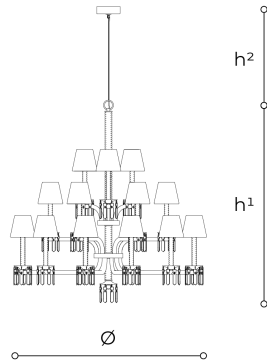

252/12+6+3

Prezioso

ROBERTA VITADELLO
STEFANO TRAVERSO

Celebrities

Collection of suspension and wall lamps in light gold and chrome metal finish, transparent crystal and glass details. Brown, ivory or blue fabric diffusers.

WORLDWIDE

Dimensions	Light Source	Kg	Dimming	Dimming on request
Ø 114 - h¹ 98 - h² 10-100	21x3,5w - G9 led	24	TRIAC	CASAMBI

NORTH AMERICA

Dimensions	Light Source	Lb	Dimming	Dimming on request
Ø 45 - h¹ 39 - h² 4-39	21x3,5w - G9 led	53	TRIAC	

CODE	Structure METAL	Body GLASS CRYSTAL	Lampshade FABRIC	Pendants CRYSTAL	Pendants GLASS
00252210 007	☒ C Chrome ☐ OC Light gold	☐ TRANSPARENT	☒ MICRO BLUE SATIN		
00252210 008	☐ C Chrome ☒ OC Light gold	☐ TRANSPARENT	☒ MICRO BROWN SATIN		
00252210 004	☐ C Chrome ☒ OC Light gold	☐ TRANSPARENT	☒ MICRO BLUE SATIN		
00252210 005	☐ C Chrome ☒ OC Light gold	☐ TRANSPARENT	☒ MICRO BROWN SATIN	☐ TRANSPARENT	

00252210 006