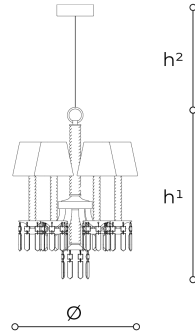

252/6 Prezioso

ROBERTA VITADELLO

STEFANO TRAVERSO

Celebrities

Collection of suspension and wall lamps in light gold and chrome metal finish, transparent crystal and glass details. Brown, ivory or blue fabric diffusers.

WORLDWIDE

Dimensions	Light Source	Kg	Dimming	Dimming on request
Ø 45 - h¹ 60 - h² 10-100	6x3,5w - G9 led	5	TRIAC	CASAMBI

NORTH AMERICA

Dimensions	Light Source	Lb	Dimming	Dimming on request
Ø 18 - h¹ 24 - h² 4-39	6x3,5w - G9 led	11	TRIAC	

CODE	Structure METAL	Body GLASS CRYSTAL	Lampshade FABRIC	Pendants CRYSTAL	Pendants GLASS
00252060 007	☒ C Chrome ☐ OC Light gold	☐ TRANSPARENT	☒ MICRO BLUE SATIN		
00252060 008	☐ C Chrome ☒ OC Light gold	☐ TRANSPARENT	☒ MICRO BROWN SATIN		
00252060 004	☐ C Chrome ☒ OC Light gold	☐ TRANSPARENT	☒ MICRO BLUE SATIN	☐ TRANSPARENT	
00252060 005	☐ C Chrome ☒ OC Light gold	☐ TRANSPARENT	☒ MICRO BROWN SATIN		

00252060 006