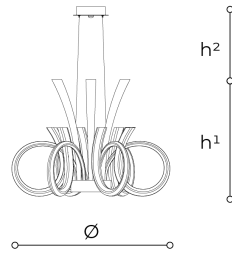

#### WORLDWIDE

Dimensions	Light Source	Kg	Dimming	Dimming on request
Ø 98 - h <sup>1</sup> 70 - h <sup>2</sup> 10-100	32w - 4300 lumen - CRI>80 - 3000K 2700K color temperature on request	13	Not included	1-10V - CASAMBI

#### NORTH AMERICA

Dimensions	Light Source	Lb	Dimming	Dimming on request
Ø 39 - h <sup>1</sup> 28 - h <sup>2</sup> 4-39	32w - 4300 lumen - CRI>80 - 3000K 2700K color temperature on request	29		

CODE	Structure METAL	Diffuser GLASS
00439120 002	CDF Iron grey	TORTORA
00439120 001	CDF Iron grey	WHITE

#### Note

Technical drawing, dimensions and light sources refer to the main photo variant.

Dimming on request could lead to an increase in the size of the canopy.

For available color variants, consult the technical data sheet.