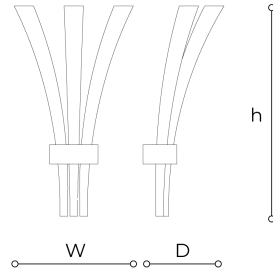

439/AP3

Pulsa

DANILO DE ROSSI

Generale

Collection of suspension and wall lamps with shaded white, or dove artistic blown glass. Metal structure with iron grey finish or light gold.

WORLDWIDE

Dimensions	Light Source	Kg	Dimming	Dimming on request
W 37 - h 65 - D 26	11w - 1050 lumen - CRI>80 - 3000K 2700K color temperature on request	5	Not included	1-10V - CASAMBI

NORTH AMERICA

Dimensions	Light Source	Lb	Dimming	Dimming on request
W 15 - h 26 - D 10	11w - 1050 lumen - CRI>80 - 3000K 2700K color temperature on request	11		

CODE	Structure METAL	Body GLASS
00439A30 002	CDF Iron grey	DOVE
00439A30 005	OC Light gold	DOVE
00439A30 001	CDF Iron grey	WHITE
00439A30 004	OC Light gold	WHITE
00439A30 003		
00439A30 006		

Note

Technical drawing, dimensions and light sources refer to the main photo variant.

Dimming on request could lead to an increase in the size of the canopy.

For available color variants, consult the technical data sheet.