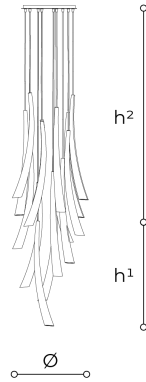

439/S15

Pulsa

DANILO DE ROSSI

Generale

Collection of suspension and wall lamps with shaded white, or dove artistic blown glass. Metal structure with iron grey finish or light gold.

WORLDWIDE

Dimensions	Light Source	Kg	Dimming	Dimming on request
Ø 50 - h ¹ 140 - h ² 10-100	15x3,5w - G9 led	30	TRIAC	 CASAMBI

NORTH AMERICA

Dimensions	Light Source	Lb	Dimming	Dimming on request
Ø 20 - h ¹ 55 - h ² 4-39	15x3,5w - G9 led	66	TRIAC	

CODE	Structure METAL	Diffuser GLASS
00439150 002	 CDF Iron grey	 TORTORA
00439150 005	 OC Light gold	 TORTORA
00439150 001	 CDF Iron grey	 WHITE
00439150 004	 OC Light gold	 WHITE
00439150 003		
00439150 006		

Note

Technical drawing, dimensions and light sources refer to the main photo variant.

Dimming on request could lead to an increase in the size of the canopy.

For available color variants, consult the technical data sheet.