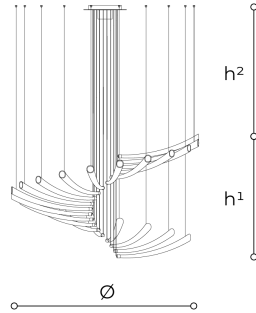

## 439/SP20 Pulsa Spira

DANILO DE ROSSI

Generale

Suspension with shaded white or dove artistic blown glass. Metal structure with iron grey finish.

### WORLDWIDE

Dimensions	Light Source	Kg	Dimming	Dimming on request
Ø 150 - h <sup>1</sup> 100 - h <sup>2</sup> 10-100	36w - 3700 lumen - CRI>80 - 3000K 2700K color temperature on request	30	Not included	

### NORTH AMERICA

Dimensions	Light Source	Lb	Dimming	Dimming on request
Ø 59 - h <sup>1</sup> 39 - h <sup>2</sup> 4-39	36w - 3700 lumen - CRI>80 - 3000K 2700K color temperature on request	66		

CODE	Structure METAL	Diffuser GLASS
00439SP0 001	CDF Iron grey	SHADED WHITE
00439SP0 002		

#### Note

Technical drawing, dimensions and light sources refer to the main photo variant.

Dimming on request could lead to an increase in the size of the canopy.

For available color variants, consult the technical data sheet.