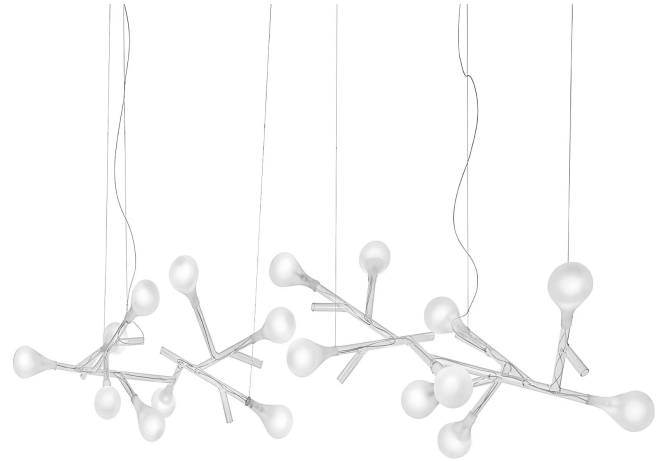

488/S Rami

DEFNE KOZ, MARCO SUSANI

Generale

Pendant with ramiform structure, transparent glass tubes and satin white diffusers. Metal details in chrome finish.

WORLDWIDE

Dimensions	Light Source	Kg	Dimming	Dimming on request
W 145 - D 100 - h ¹ 68 - h ² 10-100	8x2,6w - G4 led	10	TRIAC	CASAMBI

NORTH AMERICA

Dimensions	Light Source	Lb	Dimming	Dimming on request
W 57 - D 39 - h ¹ 27 - h ² 4-39	8x2,6w - G4 led	22		

CODE	Structure METAL	Body GLASS	Diffuser GLASS
004880S0 001	C Chrome	TRANSPARENT	SATIN WHITE
004880S0 100			

Note

Technical drawing, dimensions and light sources refer to the main photo variant.

Dimming on request could lead to an increase in the size of the canopy.

For available color variants, consult the technical data sheet.