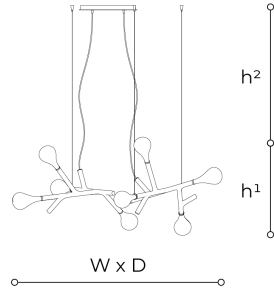

488/S Rami

DEFNE KOZ, MARCO SUSANI

Generale

Pendant with ramiform structure, transparent glass tubes and satin white diffusers. Metal details in chrome finish.

WORLDWIDE

Dimensions	Light Source	Kg	Dimming	Dimming on request
W 145 - D 100 - h ¹ 68 - h ² 10-100	8x2,6w - G4 led	10	TRIAC	CASAMBI

NORTH AMERICA

Dimensions	Light Source	Lb	Dimming	Dimming on request
W 57 - D 39 - h ¹ 27 - h ² 4-39	8x2,6w - G4 led	22		

CODE	Structure METAL	Body GLASS	Diffuser GLASS
004880S0 001	C Chrome	TRANSPARENT	SATIN WHITE
004880S0 100			

Note

Technical drawing, dimensions and light sources refer to the main photo variant.

Dimming on request could lead to an increase in the size of the canopy.

For available color variants, consult the technical data sheet.