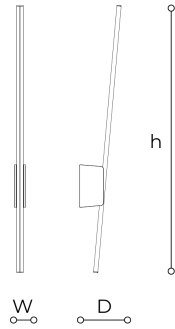

8146/AP

Regolo

STEFANO TRAVERSO

Generale

Collection of suspension and wall lamps with metal diffuser in matt black, matt champagne or warm grey. Decorative element in calacatta gold or black marquinia marble.

WORLDWIDE

Dimensions	Light Source	Kg	Dimming	Dimming on request
W 4 - h 100 - D 16	14w - 1540 lumen - CRI>90 - 3000K 2700K color temperature on request	1.5	Not included	

NORTH AMERICA

Dimensions	Light Source	Lb	Dimming	Dimming on request
W 2 - h 39 - D 6	14w - 1540 lumen - CRI>90 - 3000K 2700K color temperature on request	3	Not included	

Note

Technical drawing, dimensions and light sources refer to the main photo variant.

Dimming on request could lead to an increase in the size of the canopy.

For available color variants, consult the technical data sheet.