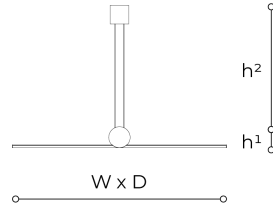

### WORLDWIDE

Dimensions	Light Source	Kg	Dimming	Dimming on request
W 122 - D 12 - h <sup>1</sup> 12 - h <sup>2</sup> 10-150	24w - 2000 lumen - CRI>90 - 3000K 2700K color temperature on request	4	Not included	

### NORTH AMERICA

Dimensions	Light Source	Lb	Dimming	Dimming on request
W 48 - D 5 - h <sup>1</sup> 5 - h <sup>2</sup> 4-59	24w - 2000 lumen - CRI>90 - 3000K 2700K color temperature on request	9	Not included	