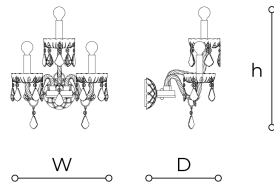

# 165/AP3 Romantic

ROBERTA VITADELLO

STEFANO TRAVERSO

Celebrities

Collection of chandelier and wall lamps in clear crystal and glass. Metal structure in chrome. Available in different dimensions.

## WORLDWIDE

Dimensions	Light Source	Kg	Dimming	Dimming on request
W 35 - h 44 - D 35	3x6w - E14 led	3	TRIAC	CASAMBI

## NORTH AMERICA

Dimensions	Light Source	Lb	Dimming	Dimming on request
W 14 - h 17 - D 14	3x6w - E12 led	7	TRIAC	

CODE	Structure METAL	Body GLASS CRYSTAL	Pendants CRYSTAL
00165A30 002	<input checked="" type="radio"/> C Chrome	<input type="radio"/> TRANSPARENT	<input type="radio"/> TRANSPARENT

### Note

Technical drawing, dimensions and light sources refer to the main photo variant.

Dimming on request could lead to an increase in the size of the canopy.

For available color variants, consult the technical data sheet.