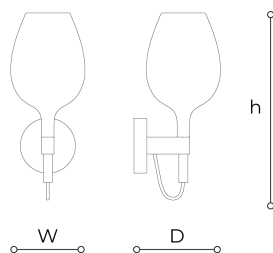

3050/AP1

Rosè

DANILO DE ROSSI

Generale

Collection of suspension, table, floor and wall lamps with rose gold, gold, titanium and transparent shiny coating glass diffusers and metal structure with iron grey, gold or chrome finish.

WORLDWIDE

Dimensions	Light Source	Kg	Dimming	Dimming on request
W 13 - h 30 - D 16	1x3,5w - G9 led	1	TRIAC	CASAMBI

NORTH AMERICA

Dimensions	Light Source	Lb	Dimming	Dimming on request
W 5 - h 12 - D 6	1x3,5w - G9 led	2	TRIAC	

CODE	Structure METAL	Body GLASS
03050A10 001	C Chrome	<input type="radio"/> TRANSPARENT
03050A10 002	O Shiny gold	<input type="radio"/> TRANSPARENT
03050A10 003	CDF Iron grey	<input type="radio"/> METALLIC ROSE GOLD
03050A10 004	CDF Iron grey	<input type="radio"/> METALLIC GOLD
03050A10 005	CDF Iron grey	<input type="radio"/> METALLIC TITANIUM

Note

Technical drawing, dimensions and light sources refer to the main photo variant.

Dimming on request could lead to an increase in the size of the canopy.

For available color variants, consult the technical data sheet.